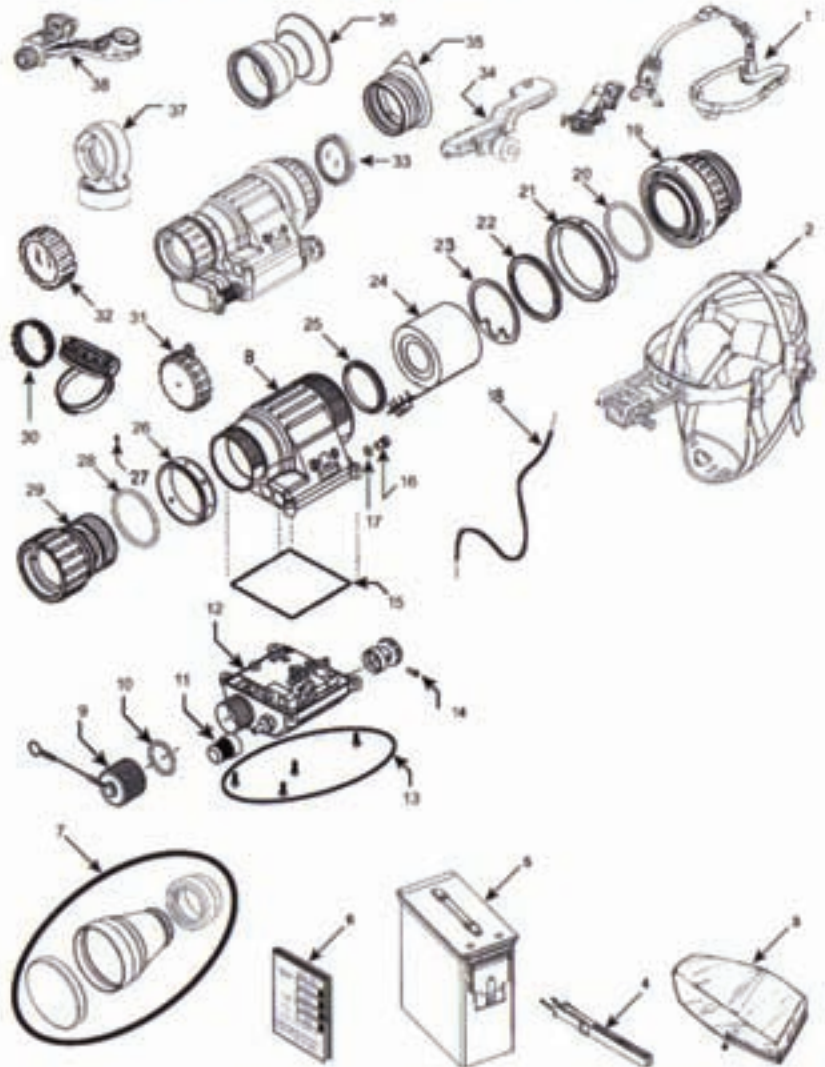

System Specifications

| | |
|--------------------|------------------------|
| Field of View | 40° |
| Magnification | one power (1X) |
| Diopter Adjustment | -6 to +2 Diopters |
| Eye Relief | 25mm |
| Objective Lens | 26mm, f/1.2 |
| Focus Range | 25cm to infinity |
| Power Source | 1 AA Battery |
| Weight | 14 ounces |
| Size | 4.5"L x 2.5"W x 2.75"H |

ITT

Powered by ITT
Gen III Technology

PVS-14 Single Battery Monocular

Each Unit Includes: Soft Carry Case, (2) AA Batteries, Operator's Manual, Lens Assembly, Headmount Adapter, Demist Shield, Sacrificial Window, Weapon Mount and Shuttered Eyeguard.